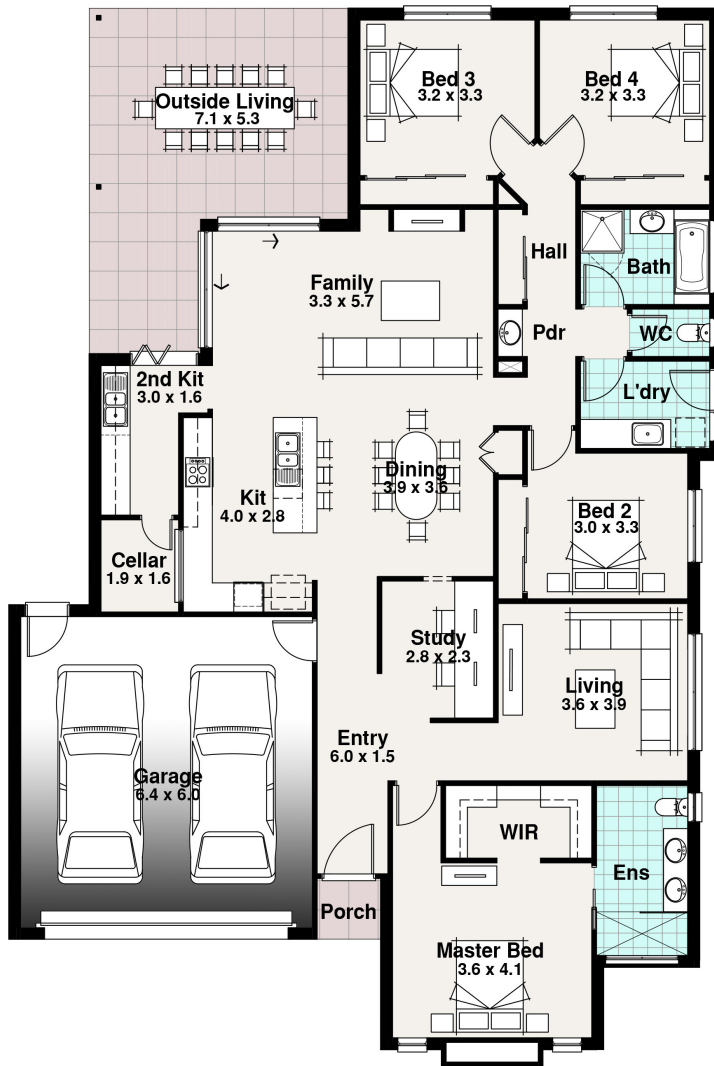

Mitchell Facade Pictured

BLOCK 30.00m

16.20m

- 4
- 2
- 2
- 2

Your Home - Your Builder

The Murray

Width 14.64m
Length 21.75m

Residence	194.75	m2
Porch	1.64	m2
Outside Living	29.41	m2
Garage	41.88	m2
TOTAL	267.68	m2
	28.80	sq

The Murray

The Murray adds something a little different to the family range with features that no other design has, such as the Cellar & basin outside the wc & bathroom.

Add 4 bedrooms, 2 bathrooms, 2 living areas one being a designated media room, a big walk-in pantry and huge outside living and you really have a design with the lot.